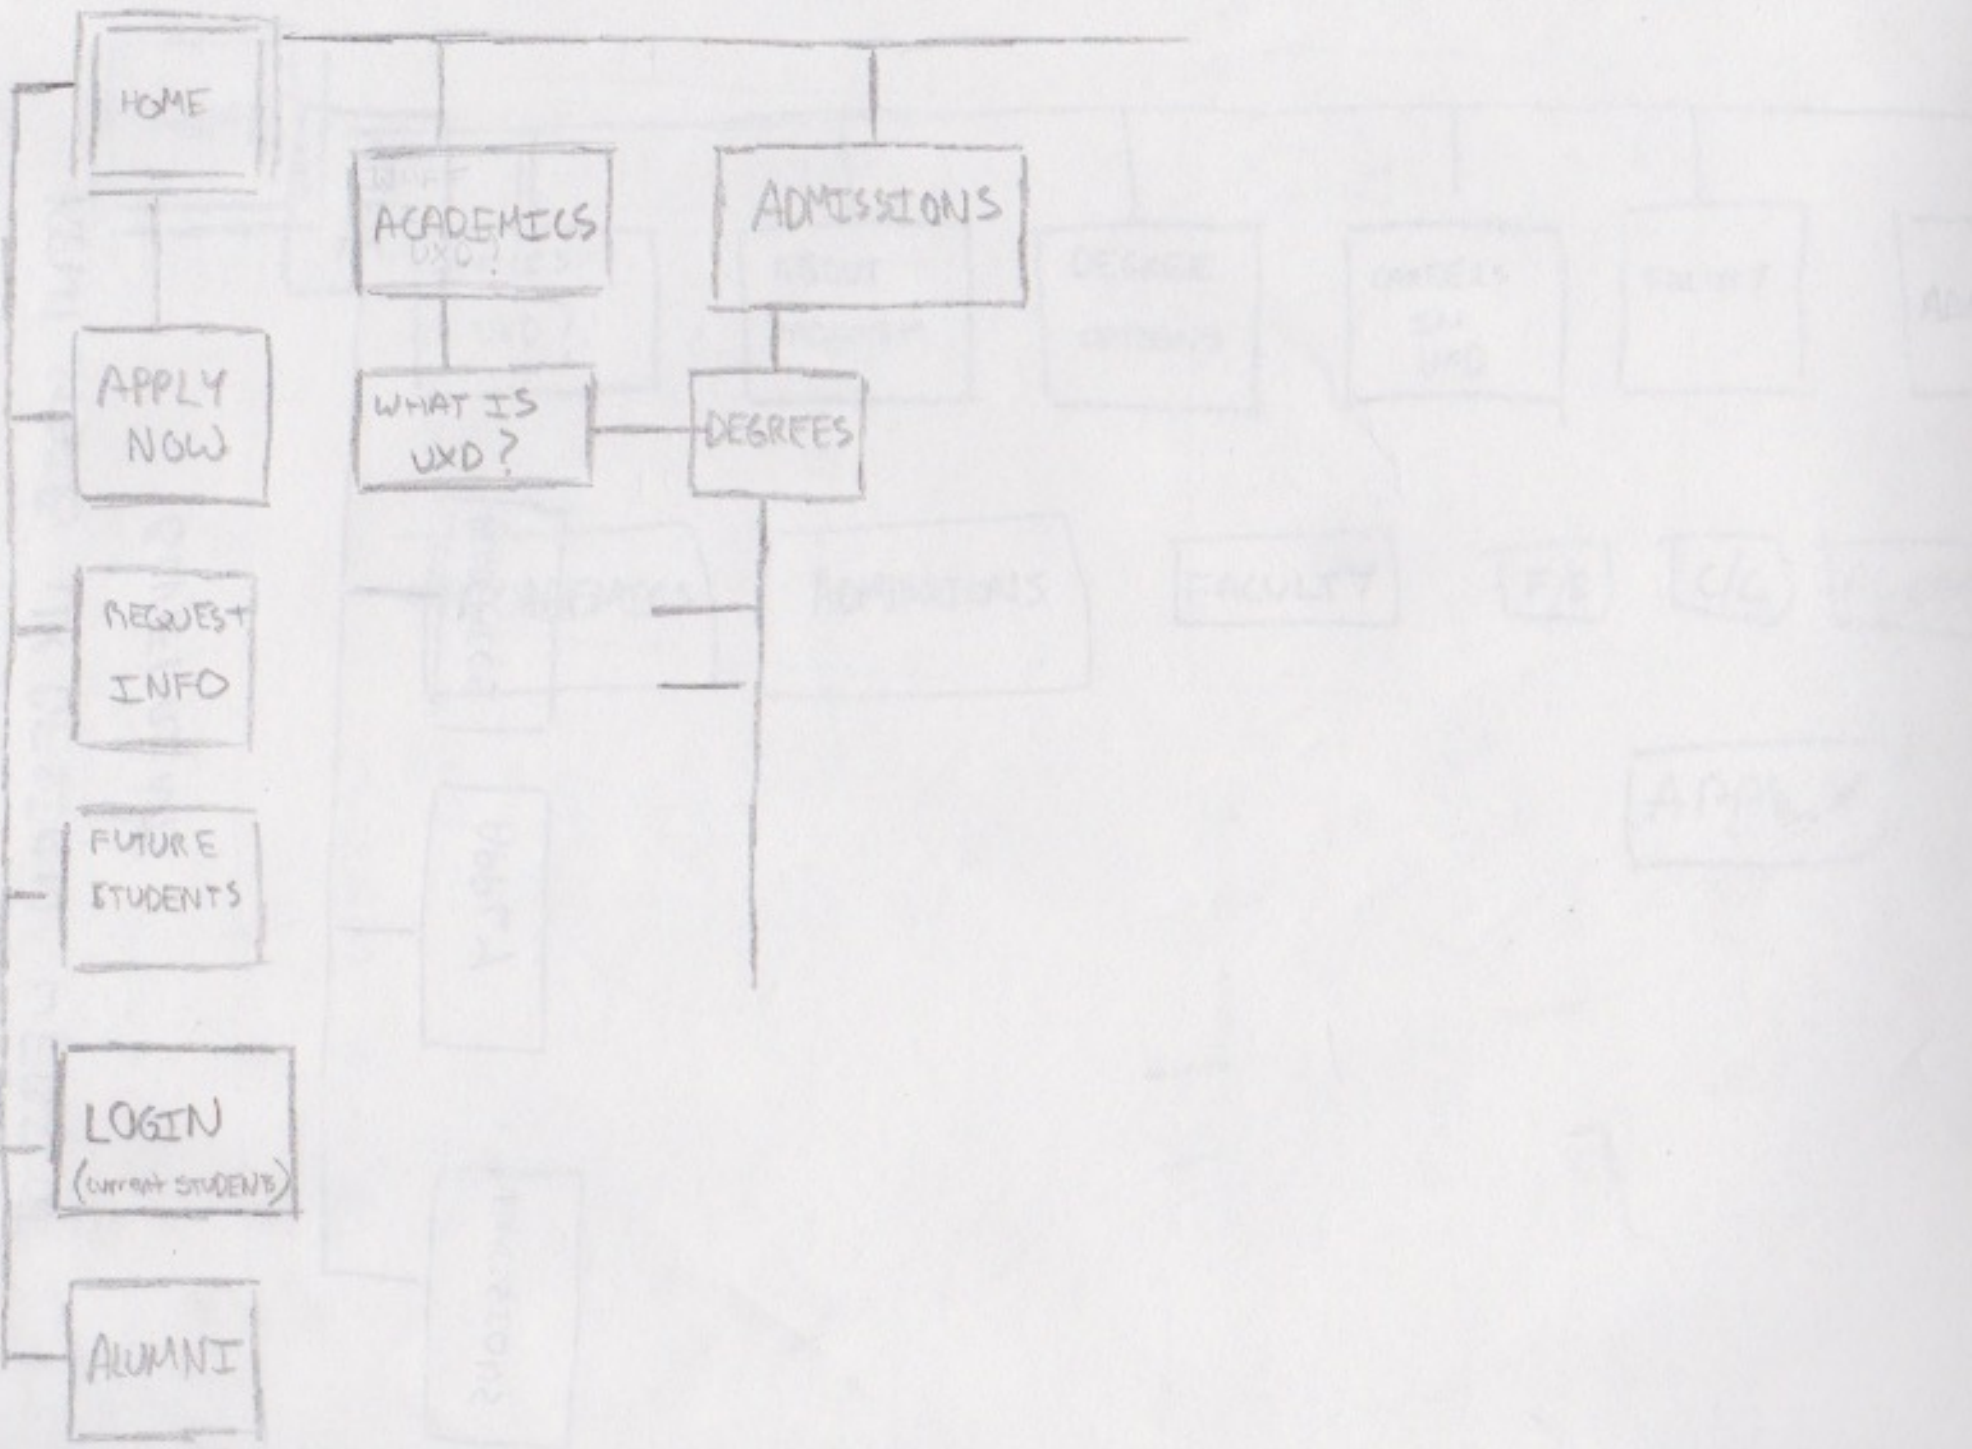

* 2-3 year courses

* 4-5 criteria

- Institute (200)

- List of criteria

- TABLE (compare)

- High demand

KENT STATE UX DESIGN WEBSITE

BLUEPRINT